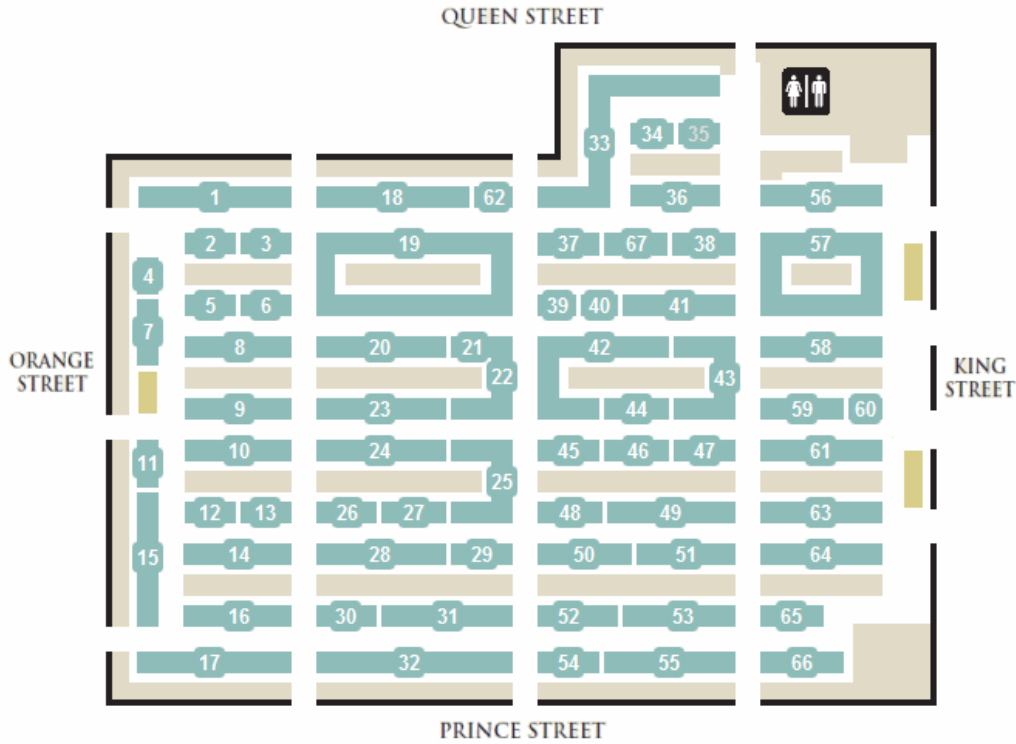

Central Market Directory

Farm Produce, Flowers, & Garden

- (44) Anna Marie Groff Flowers
- (42) Barr's Farm Produce
- (63) Green Circle Organics
- (62) Green Circle Organics
- (10) Groff's Vegetables
- (61) Kauffman's Fruit Farm
- (27) Lancaster Farm Fresh
- (39) Long's Horseradish
- (32) Market Street Produce
- (30) Market Street Produce
- (19) Meck's Produce
- (56) Rohrer Family Farm Flowers
- (15) Spring Knoll Farm
- (20) Stoner's Homegrown Vegetables
- (5) Sweet Annie Produce
- (26) Sweethearts of Lancaster County
- (14) Thomas Produce
- (67) Tulip Tree Hill Farm